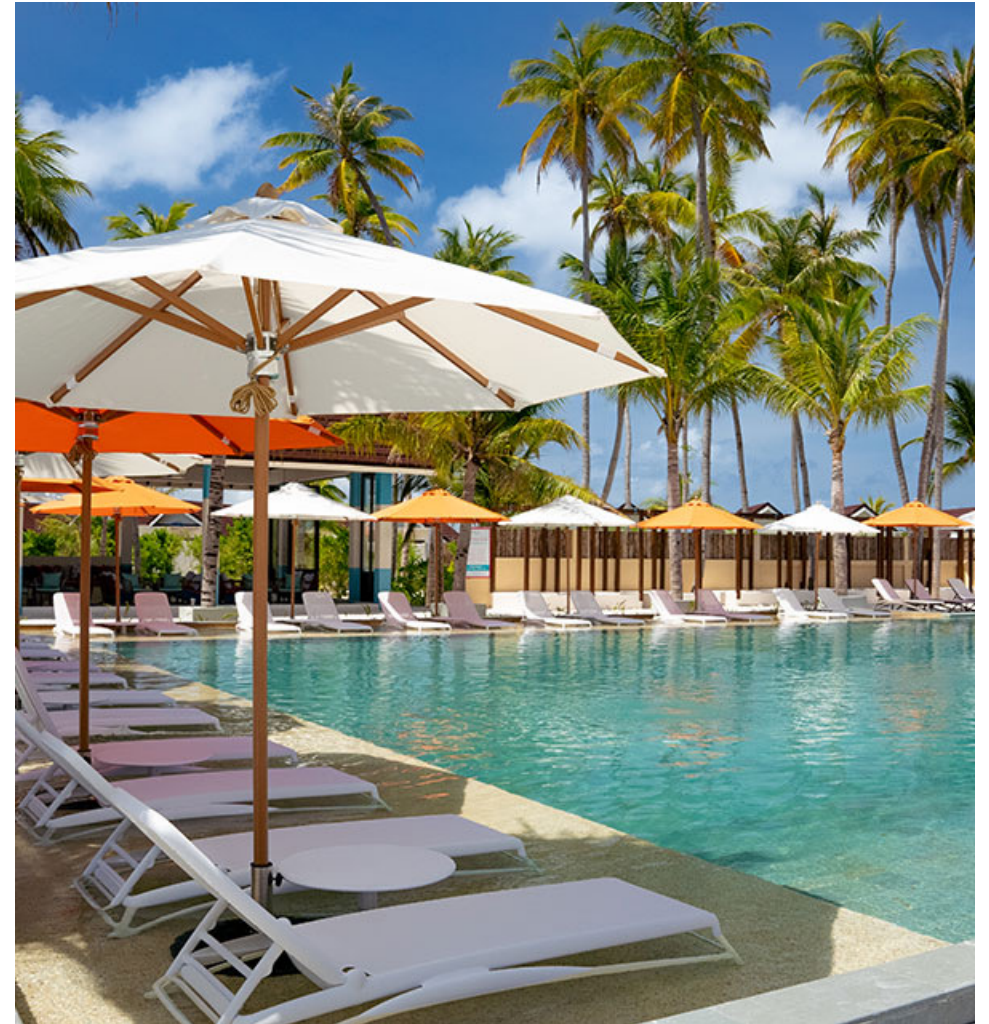

Dining Experiences

Drinks & Entertainment served at X360 (With Pool)

A limited service, vibrant main pool bar framed by scenic turquoise lagoon views. Bohemian décor and a friendly, sporty vibe in the upper deck area providing a multi-layered experience with popular indoor games. Daily evening entertainment with in-house DJ or live band and dance floor.

- **UNLIMITED** orders of regular spirits and beers and house pour wines from the grab and go counter
- **ONE** signature cocktail and **ONE** signature mocktail