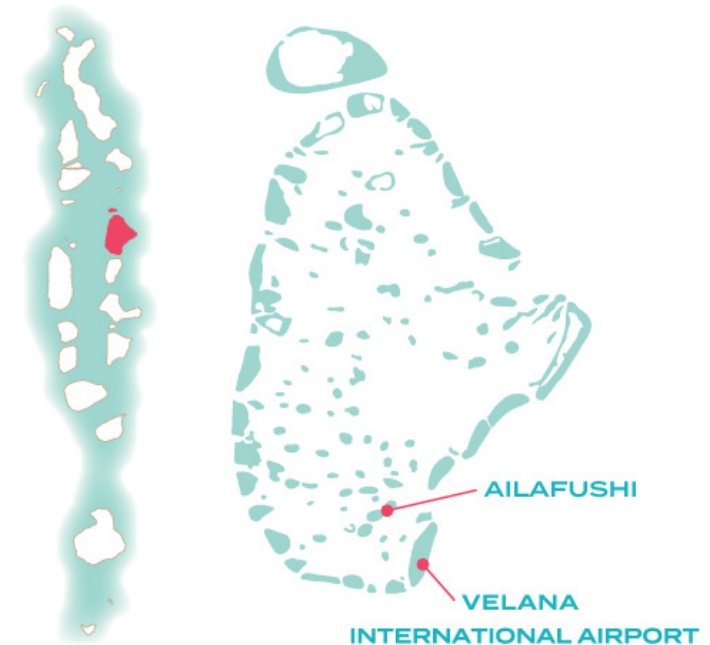

MALDIVES MALÉ ATOLL

XPERIENCE Maldives...!

OBLU XPERIENCE Ailafushi elevates tropical island living through smart services, playful design and invigorating experiences. In the Maldivian language of Dhivehi, 'Aila' means family and 'Fushi' means island. This laidback 4-Star Island Resort showcases 268 accommodation options in 4 categories. Experiential highlights include the fabulous La Promenade.

Arrival & Departure Experience

Complimentary airport transfer by speedboat on arrival and departure

- Ailafushi island is just a 15-minutes Speedboat ride from Malé International Airport
- Upon arrival, guests are received by the airport team and escorted to the speedboat jetty for transfer
- Chilled water and refreshing face towels are served at the beginning of the short journey